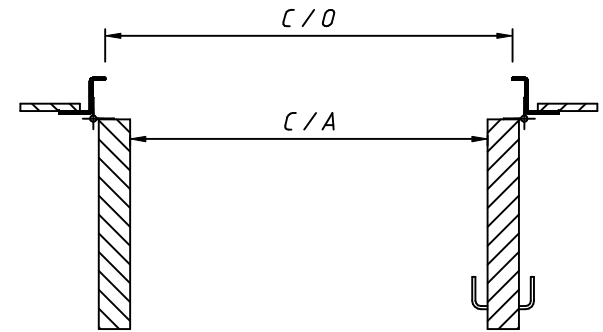

C/O = Clear opening
C/A = Clear access/passage C/O - 30 mm. (Single)
C/A = Clear access/passage C/O - 60 mm. (Double)

ALVEDOOR
Alvedoor AB
Biidingevägen 32
SE-342 32 Alvesta, SWEDEN
Phone: +46 472 138 10
Telefax: +46 472 149 88
e-mail: info@alvedoor.se

Konstr. <i>DL</i>		Ritad <i>DL</i>	Skala: <i>NDN</i>
DEFINITIONS HINGED DOORS			Datum: <i>020912</i>
Ritn. nr: <i>C 701570</i>			Rev.