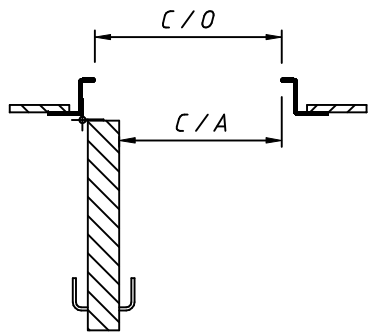

C/O = Clear opening
C/A = Clear access/passage C/O - 30 mm. (Single)
C/A = Clear access/passage C/O - 60 mm. (Double)

ALVEDOOR
Alvedoor AB
Biidingevägen 32
SE-342 32 Alvesta, SWEDEN
Phone: +46 472 138 10
Telefax: +46 472 149 88
e-mail: info@alvedoor.se

Konstr. <i>DL</i>		Ritad <i>DL</i>	Skala: <i>NDN</i>
DEFINITIONS HINGED DOORS			Datum: <i>020912</i>
Ritn. nr: <i>C 701570</i>			Rev.